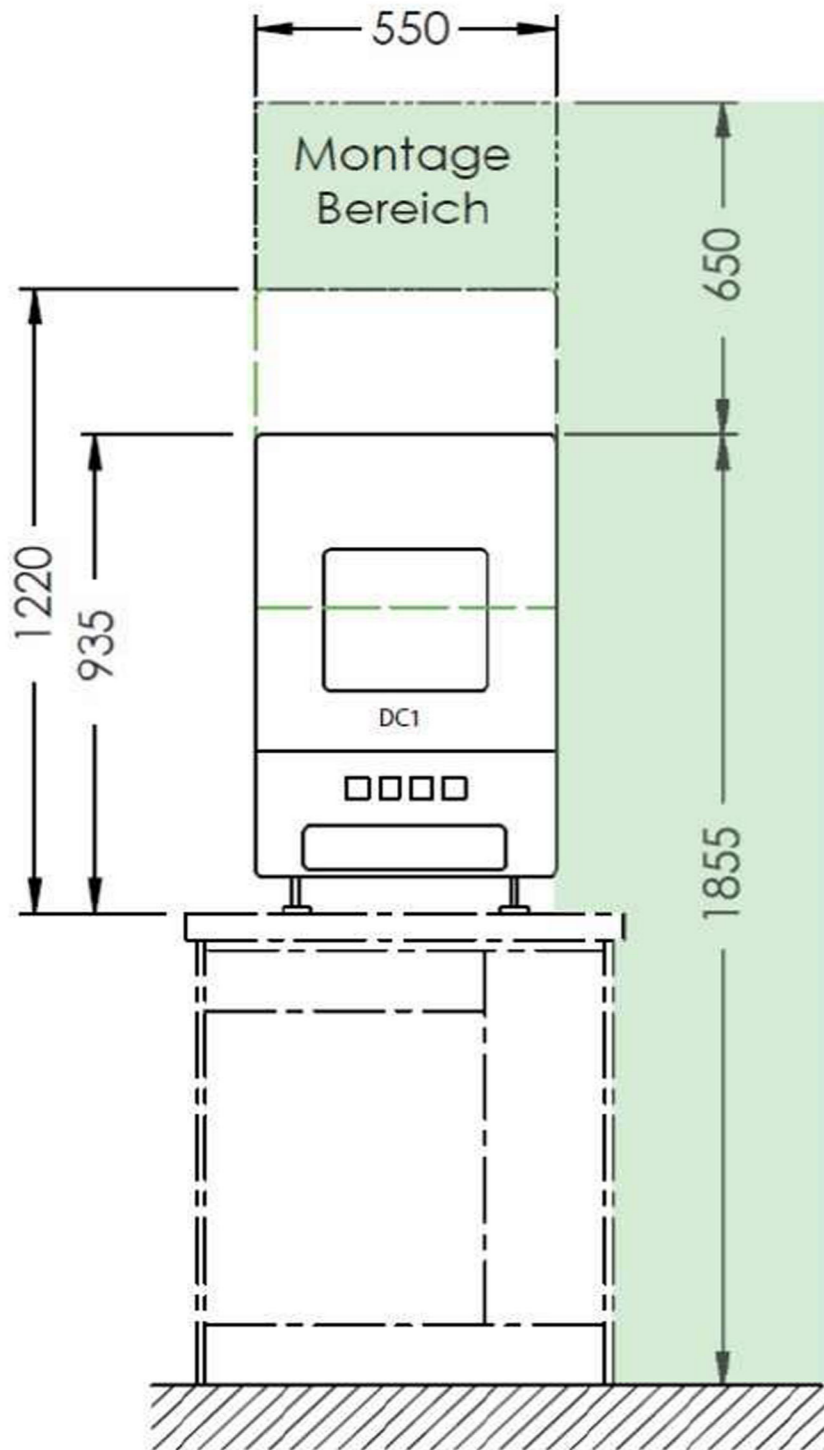

Dimensions & Space Requirements DC1

Front View

Side View - Left

Rear View

All measurements in millimeters

Stand 03.05.2013
Maßstab 1:15