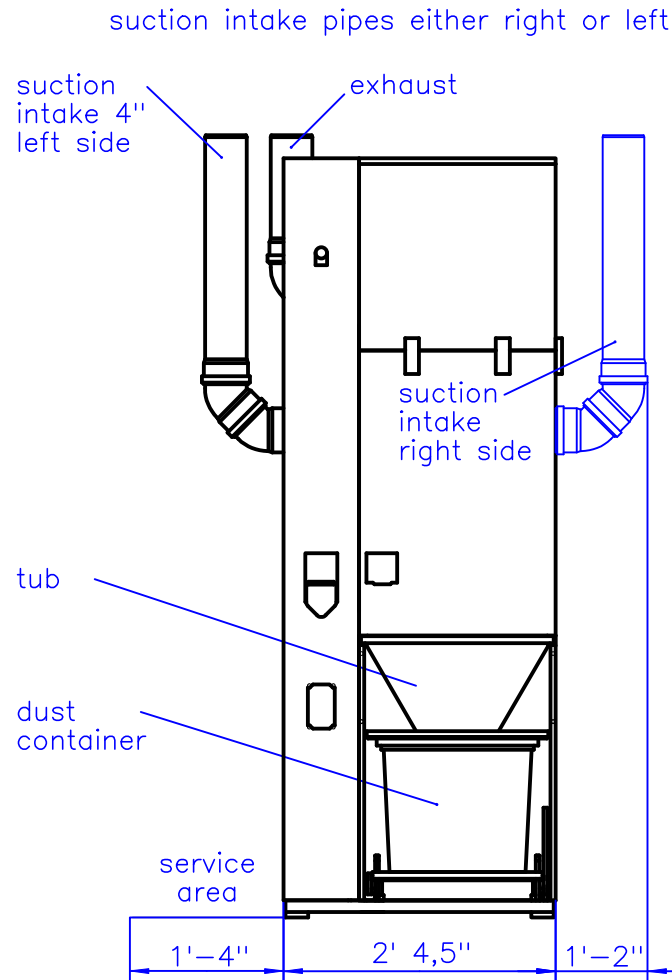

Zubler Central Suction System FZ 10 VARIO

side view right

front view

side view left

Microstar

Technical data FZ 10 VARIO

Voltage: 3x 220 V ± 10%, 3 phase

max. input current: 24 A

Frequency: 50-60 Hz ± 2 Hz

max. Vac.power: 24 m³/min,

max. under pressure: 8000 Pa

Filter area: 10 m²

right for technical changes reserved

M 1:20

10.10.2005