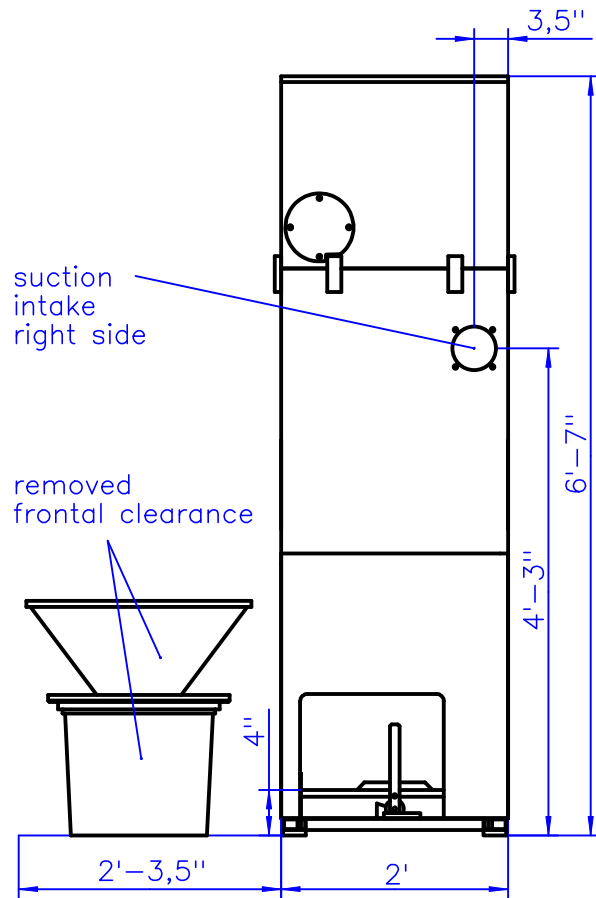

Zubler Central Suction System FZ 10 VARIO

side view right

front view

side view left

Microstar

Technical data FZ 10 VARIO

Voltage: 3x 220 V ± 10%, 3 phase

max. input current: 24 A

Frequency: 50-60 Hz ± 2 Hz

max. Vac.power: 24 m³/min,

max. under pressure: 8000 Pa

Filter area: 10 m²

right for technical changes reserved

M 1:20

10.10.2005