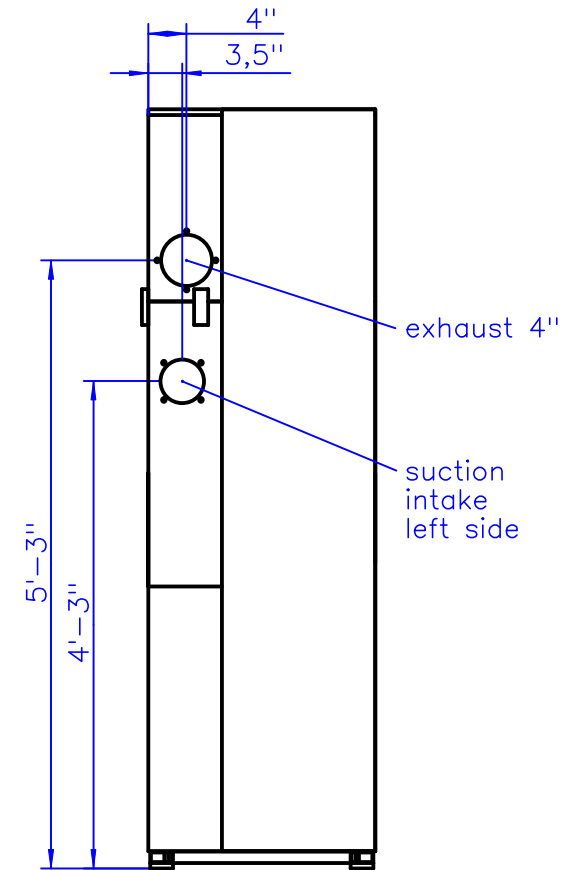

Zubler Central Suction System FZ 10 VARIO

side view right

front view

side view left

Microstar

Technical data FZ 10 VARIO

Voltage: 3x 220 V ± 10%, 3 phase

max. input current: 24 A

Frequency: 50-60 Hz ± 2 Hz

max. Vac.power: 24 m³/min,

max. under pressure: 8000 Pa

Filter area: 10 m²

right for technical changes reserved

M 1:20

10.10.2005