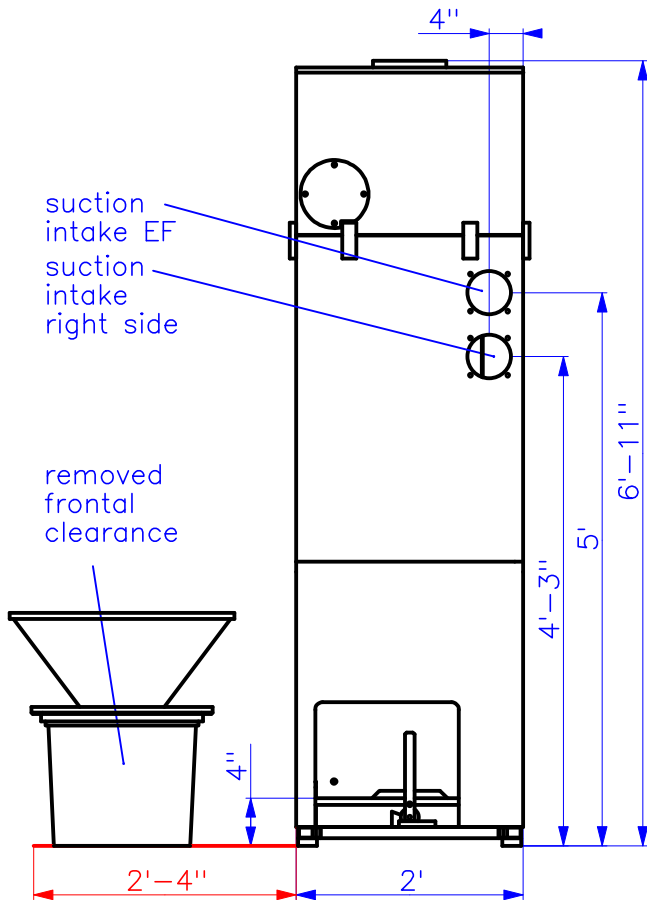

Zubler Central Suction System FZ 20 VARIO

side view right

front view

side view left

Technical data FZ 20 VARIO

Zubler USA, LLC
 805 MARATHON PKWY, STE 130
 LAWRENCEVILLE, GA 30046
 (770) 921-2131

voltage:	3x 200-240 V ± 10%, 3 phase	1x 200-240 V ± 10%, single phase
frequency:	50-60 Hz ± 2 Hz	
max. input current:	24 A	30 A
max. vac. power:	27 m ³ /min (940 cfm)	23 m ³ /min (800 cfm)
max. low pressure:	8000 Pa	
filter area:	20 m ²	
vac. power per station:	25 l/s (52 cfm)	