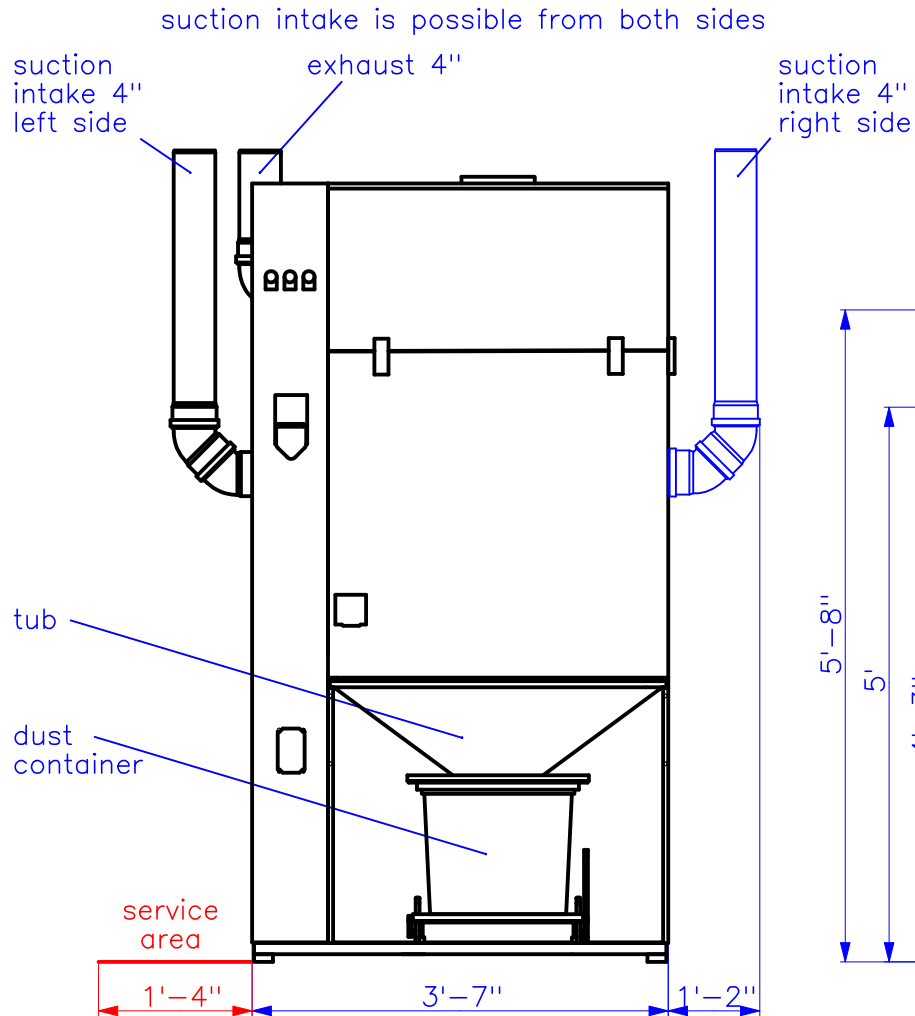

Zubler Central Suction System FZ 20 VARIO

side view right

front view

side view left

Technical data FZ 20 VARIO

Zubler USA, LLC
 805 MARATHON PKWY, STE 130
 LAWRENCEVILLE, GA 30046
 (770) 921-2131

voltage:	3x 200-240 V ± 10%, 3 phase	1x 200-240 V ± 10%, single phase
frequency:	50-60 Hz ± 2 Hz	
max. input current:	24 A	30 A
max. vac. power:	27 m ³ /min (940 cfm)	23 m ³ /min (800 cfm)
max. low pressure:	8000 Pa	
filter area:	20 m ²	
vac. power per station:	25 l/s (52 cfm)	