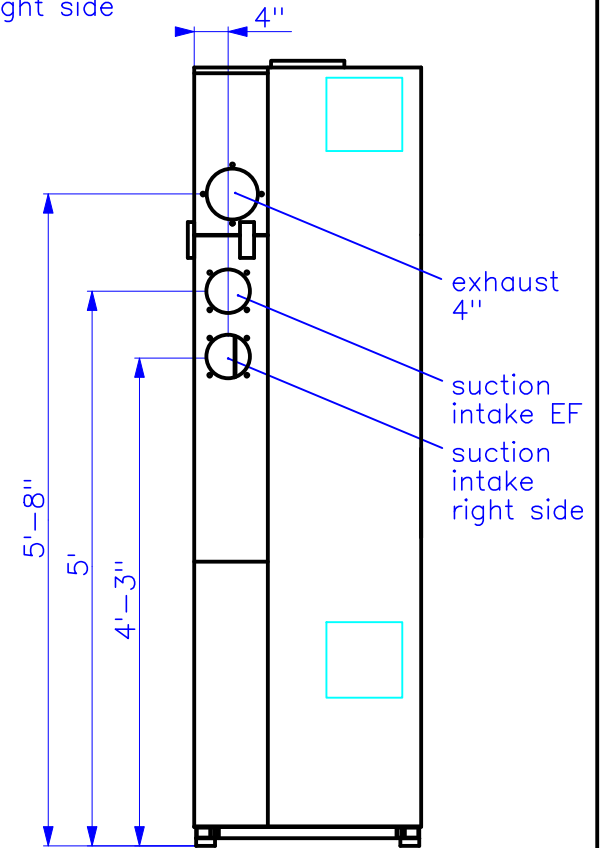

Zubler Central Suction System FZ 20 VARIO

side view right

front view

side view left

Technical data FZ 20 VARIO

Zubler USA, LLC
 805 MARATHON PKWY, STE 130
 LAWRENCEVILLE, GA 30046
 (770) 921-2131

voltage:	3x 200-240 V ± 10%, 3 phase	1x 200-240 V ± 10%, single phase
frequency:	50-60 Hz ± 2 Hz	
max. input current:	24 A	30 A
max. vac. power:	27 m ³ /min (940 cfm)	23 m ³ /min (800 cfm)
max. low pressure:	8000 Pa	
filter area:	20 m ²	
vac. power per station:	25 l/s (52 cfm)	