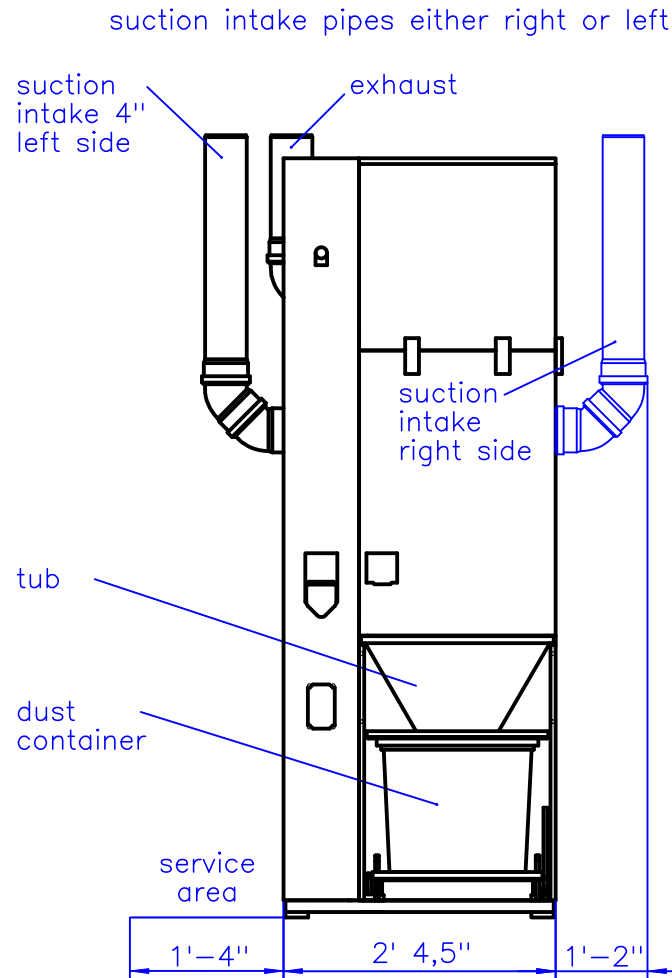

Zubler Central Suction System FZ 10 VARIO

side view right

front view

side view left

Technical data FZ 10 VARIO

Voltage: 3x 220 V \pm 10%, 3 phase
 max. input current: 24 A
 Frequency: 50-60 Hz \pm 2 Hz
 max. Vac.power: 24 m³/min,
 max. under pressure: 8000 Pa
 Filter area: 10 m²
 right for technical changes reserved