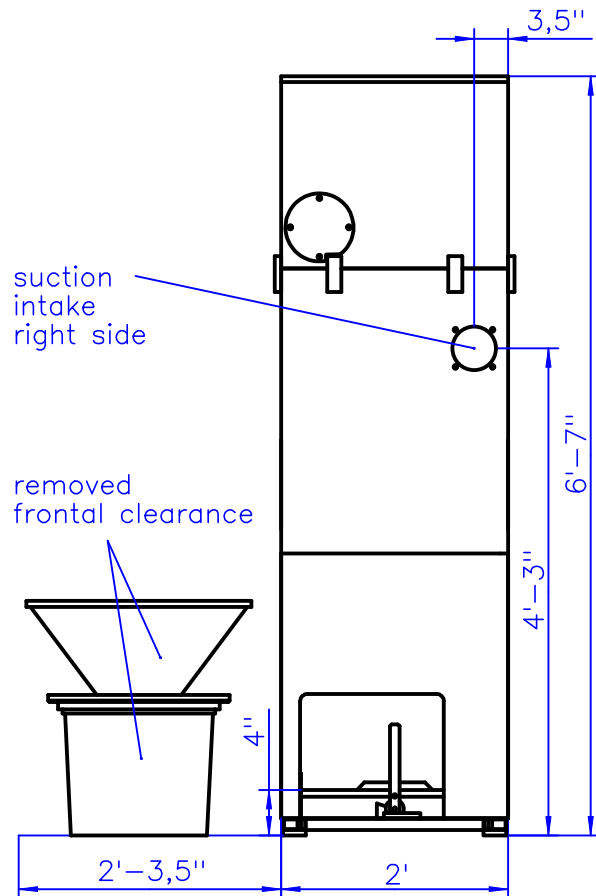

Zubler Central Suction System FZ 10 VARIO

side view right

front view

side view left

Technical data FZ 10 VARIO

Voltage: 3x 220 V \pm 10%, 3 phase
 max. input current: 24 A
 Frequency: 50-60 Hz \pm 2 Hz
 max. Vac.power: 24 m³/min,
 max. under pressure: 8000 Pa
 Filter area: 10 m²
 right for technical changes reserved