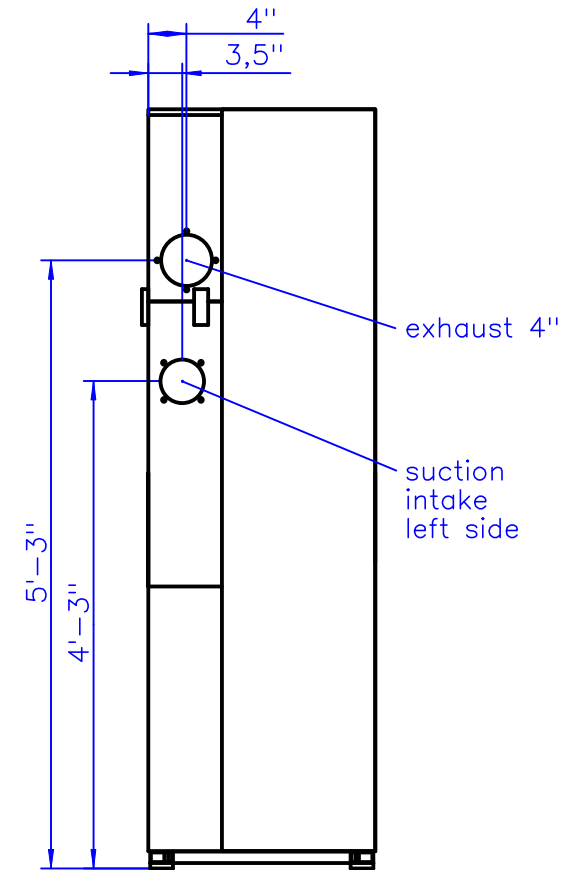

Zubler Central Suction System FZ 10 VARIO

side view right

front view

side view left

Technical data FZ 10 VARIO

Voltage: 3x 220 V \pm 10%, 3 phase
 max. input current: 24 A
 Frequency: 50-60 Hz \pm 2 Hz
 max. Vac.power: 24 m³/min,
 max. under pressure: 8000 Pa
 Filter area: 10 m²
 right for technical changes reserved